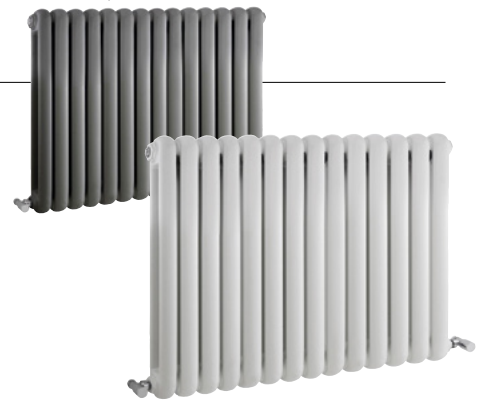

H635 x W863mm
High Gloss White 3129 Btu/hr

HWR

Anthracite 3129 Btu/hr
HAN

H635 x W1223mm
High Gloss White 4467 Btu/hr
HWTF

Anthracite 4467 Btu/hr
HWTH