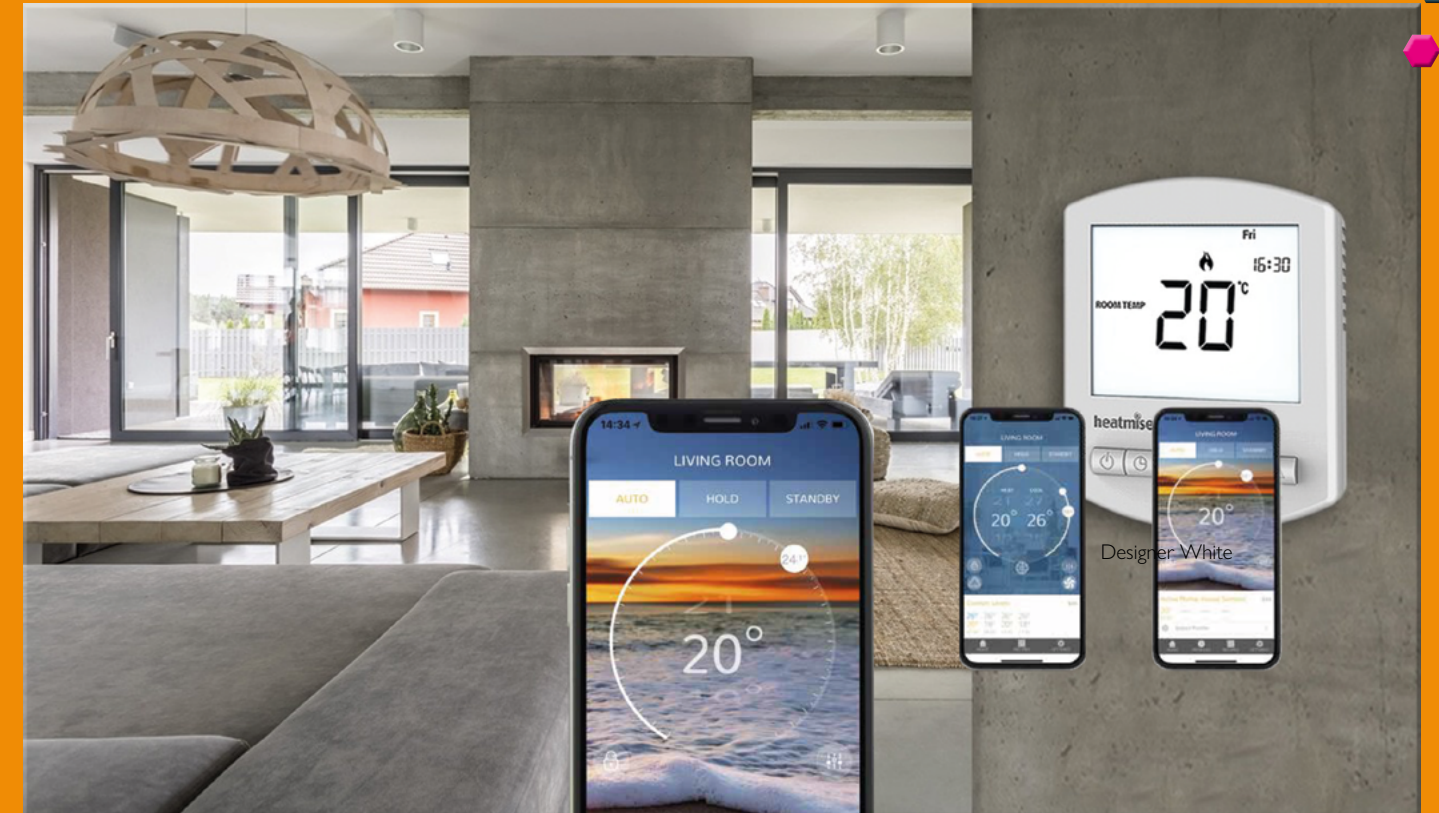

ELECTRIC **Underfloor Heating**

Hub to enable smartphone control

Insulation boards (for concrete floors)

EUHAA	6mm (0.608m²)
EUHAB	10mm (0.608m²)

Mats

EUHAC	1.0m² - 150W / 512BTU
EUHAD	2.1m² - 315W / 1075BTU
EUHAE	2.7m² - 405W / 1382BTU
EUHAF	3.4m² - 510W / 1740BTU
EUHAG	3.8m² - 570W / 1945BTU
EUHAH	4.8m² - 720W / 2457BTU
EUHAI	5.7m² - 855W / 2917BTU
EUHAJ	6.8m² - 1020W / 3480BTU
EUHAK	7.8m² - 1170W / 3992BTU
EUHAL	9.0m² - 1350W / 4606BTU
EUHAM	11.0m² - 1650W / 5630BTU
EUHAN	12.7m² - 1905W / 6500BTU
EUHAO	14.0m² - 2100W / 7165BTU
EUHAP	Cable joining/repair kit

Thermostats

EUHAQ	Standard white
EUHAR	Designer black
EUHAS	Designer white
EUHAT	Designer silver
EUHAU	Hub for designer stats - enables smartphone control
EUHAV	Touchscreen white
EUHAW	Touchscreen black