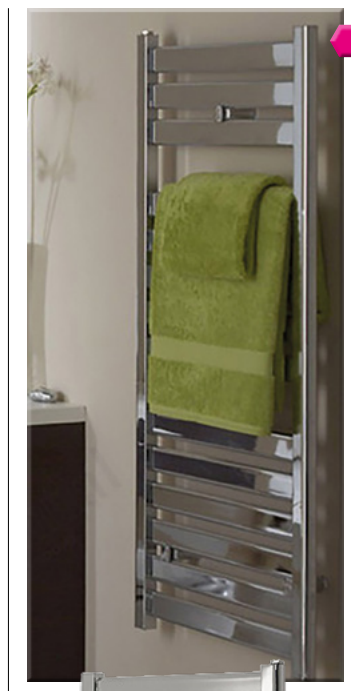

Essential Chrome Towel Rail
Chrome Flat Bars

H1715 x W500mm
HECA

H1150mm x W500mm
HECB

H720mm x W500mm
HECE