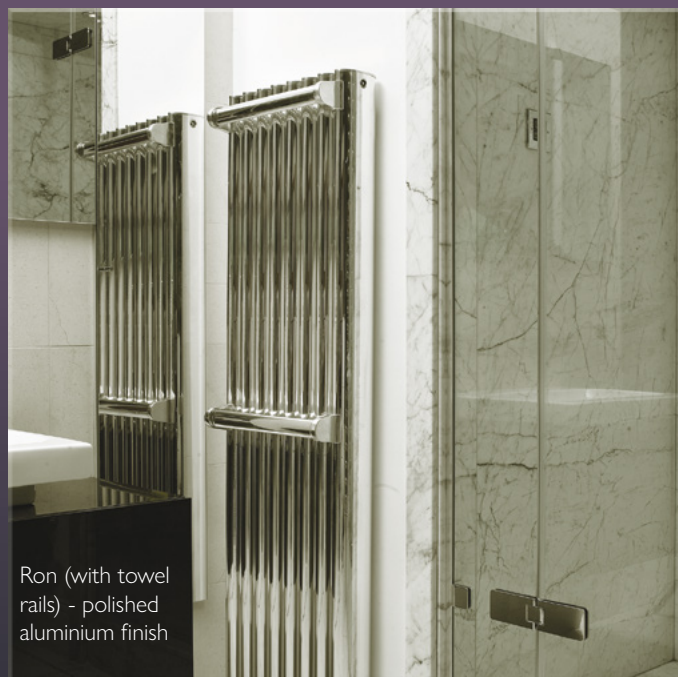

Ron (with towel rails) - polished aluminium finish

Ron / Leggy Ron are an elliptical aluminium column radiator, with and without legs, towel bars are available. Perfectly at home in contemporary or classic surroundings, taking references from 1950s aircraft technology and traditional school house radiators.

Ron Column Radiators

Available in a wide range of heights and widths - 200 to 1800mm high, 156 - 2600mm wide with heat outputs of 103 - 6677w

Prices start from