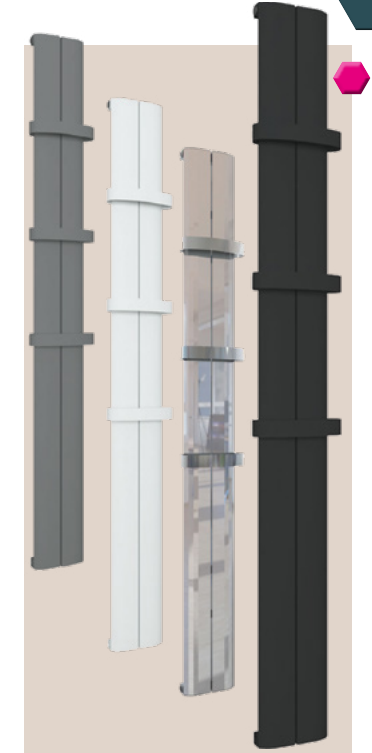

Designer Square Vertical or Horizontal

White

Product	BTU	Code
H600xW292	1369	HDL
H600xW366	1712	HDM
H600xW440	2054	HDC
H600xW514	2396	HDH
H600xW588	2738	HDI
H600xW662	3081	HDD
H600xW810	3765	HDE
H600xW1032	4792	HDJ
H600xW1180	5477	HDK
H600xW1254	5819	HDF
H1800xW366	4535	HASP
H1800xW440	5442	HASQ
H1800xW514	6350	HASR
H1800xW588	7257	HASS

Anthracite

Product	BTU	Code
H600xW292	1369	HAST
H600xW366	1712	HASU
H600xW440	2054	HASV
H600xW514	2396	HASW
H600xW588	2738	HASX
H600xW662	3081	HASY
H600xW810	3765	HASZ
H600xW1032	4792	HATA
H600xW1180	5477	HATB
H600xW1254	5819	HATC
H1800xW366	4535	HATD
H1800xW440	5442	HATE
H1800xW514	6350	HATF
H1800xW588	7257	HATG

Designer Oval Bar Radiator Vertical or Horizontal

Chrome

Product	BTU	Code
H1800xW280	2030	HATH
H1800xW420	3050	HATI
H1800xW630	4576	HATJ
H600xW589	1846	HATK
H600xW825	2583	HATL
H600xW1002	3139	HATM
H600xW1179	3692	HATN

Matt White

Product	BTU	Code
H1800xW280	2030	HATO
H1800xW420	3050	HATP
H1800xW630	4576	HATQ
H600xW589	1846	HATR
H600xW825	2583	HATS
H600xW1002	3139	HATT
H600xW1179	3692	HATU

Matt Black

Product	BTU	Code
H1800xW280	2030	HATV
H1800xW420	3050	HATW
H1800xW630	4576	HATX
H600xW589	1846	HATY
H600xW825	2583	HATZ
H600xW1002	3139	HAUA
H600xW1179	3692	HAUB

Matt Anthracite

Product	BTU	Code
H1800xW280	2030	HAUC
H1800xW420	3050	HAUD
H1800xW630	4576	HAUE
H600xW589	1846	HAUF
H600xW825	2583	HAUG
H600xW1002	3139	HAUH
H600xW1179	3692	HAUI

Designer Curved Top Vertical or Horizontal

Gloss White

Product	BTU	Code
H1800xW383	5654	HAYE
H1800xW503	7356	HAYF
H600xW383	1886	HAYG
H600xW623	3141	HAYH
H600xW803	4082	HAYI
H600xW1103	5654	HAYJ

Matt Anthracite

Product	BTU	Code
H1800xW383	5654	HAYK
H1800xW503	7356	HAYL
H600xW383	1886	HAYM
H600xW623	3141	HAYN
H600xW803	4082	HAYO
H600xW1103	5654	HAYP

Towel Rail

Product	Code
W280	HAUJ
W420	HAUK
W630	HAUL

Peretti Vertical Designer Radiator

Matt White

Product	BTU	Code
H600xW280	1078	HAUM
H1800xW280	3235	HAUN
H1800xW375	4313	HAUO
H1800xW470	5391	HAUP
H1800xW565	6469	HAUQ

Matt Black

Product	BTU	Code
H600xW280	1078	HAUR
H1800xW280	3235	HAUS
H1800xW375	4313	HAUT
H1800xW470	5391	HAUU
H1800xW565	6469	HAUV

Matt Anthracite

Product	BTU	Code
H600xW280	1078	HAUW
H1800xW280	3235	HAUX
H1800xW375	4313	HAUY
H1800xW470	5391	HAUZ
H1800xW565	6469	HAVA

Polished Chrome

Product	BTU	Code
H600xW280	1078	HAVB
H1800xW280	3235	HAVC
H1800xW375	4313	HAVD
H1800xW470	5391	HAVE
H1800xW565	6469	HAVF

Guardian Vertical or Horizontal Square faced or Curved Profile High Output

Matt White

Product	BTU	Code
H1800xW280	4668	HAVG
H1800xW375	6224	HAVH
H1800xW470	7780	HAVI
H1800xW565	9335	HAVJ
H600xW470	2730	HAVK
H600xW660	3822	HAVL
H600xW850	4913	HAVM
H600xW1040	6005	HAVN
H600xW1230	7097	HAVO
H600xW1420	8190	HAVP

Matt Black

Product	BTU	Code
H1800xW280	4668	HAVQ
H1800xW375	6224	HAVR
H1800xW470	7780	HAVS
H1800xW565	9335	HAVT
H600xW470	2730	HAVU
H600xW660	3822	HAVV
H600xW850	4913	HAVW
H600xW1040	6005	HAVX
H600xW1230	7097	HAVY
H600xW1420	8190	HAVZ

Matt Grey