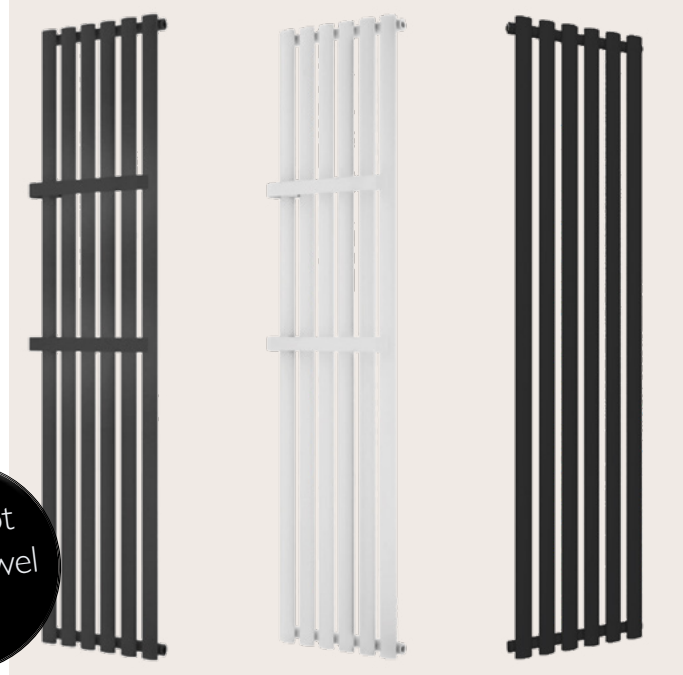

Designer Square Vertical or Horizontal

White

Product	BTU	Code
H600xW292	1369	HDL
H600xW366	1712	HDM
H600xW440	2054	HDC
H600xW514	2396	HDH
H600xW588	2738	HDI
H600xW662	3081	HDD
H600xW810	3765	HDE
H600xW1032	4792	HDJ
H600xW1180	5477	HDK
H600xW1254	5819	HDF
H1800xW366	4535	HASP
H1800xW440	5442	HASQ
H1800xW514	6350	HASR
H1800xW588	7257	HASS

Anthracite

Product	BTU	Code
H600xW292	1369	HAST
H600xW366	1712	HASU
H600xW440	2054	HASV
H600xW514	2396	HASW
H600xW588	2738	HASX
H600xW662	3081	HASY
H600xW810	3765	HASZ
H600xW1032	4792	HATA
H600xW1180	5477	HATB
H600xW1254	5819	HATC
H1800xW366	4535	HATD
H1800xW440	5442	HATE
H1800xW514	6350	HATF
H1800xW588	7257	HATG

Designer Oval Bar Radiator Vertical or Horizontal

Chrome

Product	BTU	Code
H1800xW280	2030	HATH
H1800xW420	3050	HATI
H1800xW630	4576	HATJ
H600xW589	1846	HATK
H600xW825	2583	HATL
H600xW1002	3139	HATM
H600xW1179	3692	HATN

Matt White

Product	BTU	Code
H1800xW280	2030	HATO
H1800xW420	3050	HATP
H1800xW630	4576	HATQ
H600xW589	1846	HATR
H600xW825	2583	HATS
H600xW1002	3139	HATT
H600xW1179	3692	HATU

Matt Black

Product	BTU	Code
H1800xW280	2030	HATV
H1800xW420	3050	HATW
H1800xW630	4576	HATX
H600xW589	1846	HATY
H600xW825	2583	HATZ
H600xW1002	3139	HAUA
H600xW1179	3692	HAUB

Matt Anthracite

Product	BTU	Code
H1800xW280	2030	HAUC
H1800xW420	3050	HAUD
H1800xW630	4576	HAUE
H600xW589	1846	HAUF
H600xW825	2583	HAUG
H600xW1002	3139	HAUH
H600xW1179	3692	HAUI

Designer Curved Top Vertical or Horizontal

Gloss White

Product	BTU	Code
H1800xW383	5654	HAYE
H1800xW503	7356	HAYF
H600xW383	1886	HAYG
H600xW623	3141	HAYH
H600xW803	4082	HAYI
H600xW1103	5654	HAYJ

Matt Anthracite

Product	BTU	Code
H1800xW383	5654	HAYK
H1800xW503	7356	HAYL
H600xW383	1886	HAYM
H600xW623	3141	HAYN
H600xW803	4082	HAYO
H600xW1103	5654	HAYP

Towel Rail

Product	Code
W280	HAUJ
W420	HAUK
W630	HAUL

Peretti Vertical Designer Radiator

Matt White

Product	BTU	Code
H600xW280	1078	HAUM
H1800xW280	3235	HAUN
H1800xW375	4313	HAUO
H1800xW470	5391	HAUP
H1800xW565	6469	HAUQ

Matt Black

Product	BTU	Code
H600xW280	1078	HAUR
H1800xW280	3235	HAUS
H1800xW375	4313	HAUT
H1800xW470	5391	HAUU
H1800xW565	6469	HAUV

Matt Anthracite

Product	BTU	Code
H600xW280	1078	HAUW
H1800xW280	3235	HAUX
H1800xW375	4313	HAUY
H1800xW470	5391	HAUZ
H1800xW565	6469	HAVA

Polished Chrome

Product	BTU	Code
H600xW280	1078	HAVB
H1800xW280	3235	HAVC
H1800xW375	4313	HAVD
H1800xW470	5391	HAVE
H1800xW565	6469	HAVF

Guardian Vertical or Horizontal Square faced or Curved Profile High Output

Matt White

Product	BTU	Code
H1800xW280	4668	HAVG
H1800xW375	6224	HAVH
H1800xW470	7780	HAVI
H1800xW565	9335	HAVJ
H600xW470	2730	HAVK
H600xW660	3822	HAVL
H600xW850	4913	HAVM
H600xW1040	6005	HAVN
H600xW1230	7097	HAVO
H600xW1420	8190	HAVP

Matt Black

Product	BTU	Code
H1800xW280	4668	HAVQ
H1800xW375	6224	HAVR
H1800xW470	7780	HAVS
H1800xW565	9335	HAVT
H600xW470	2730	HAVU
H600xW660	3822	HAVV
H600xW850	4913	HAVW
H600xW1040	6005	HAVX
H600xW1230	7097	HAVY
H600xW1420	8190	HAVZ

Matt Grey